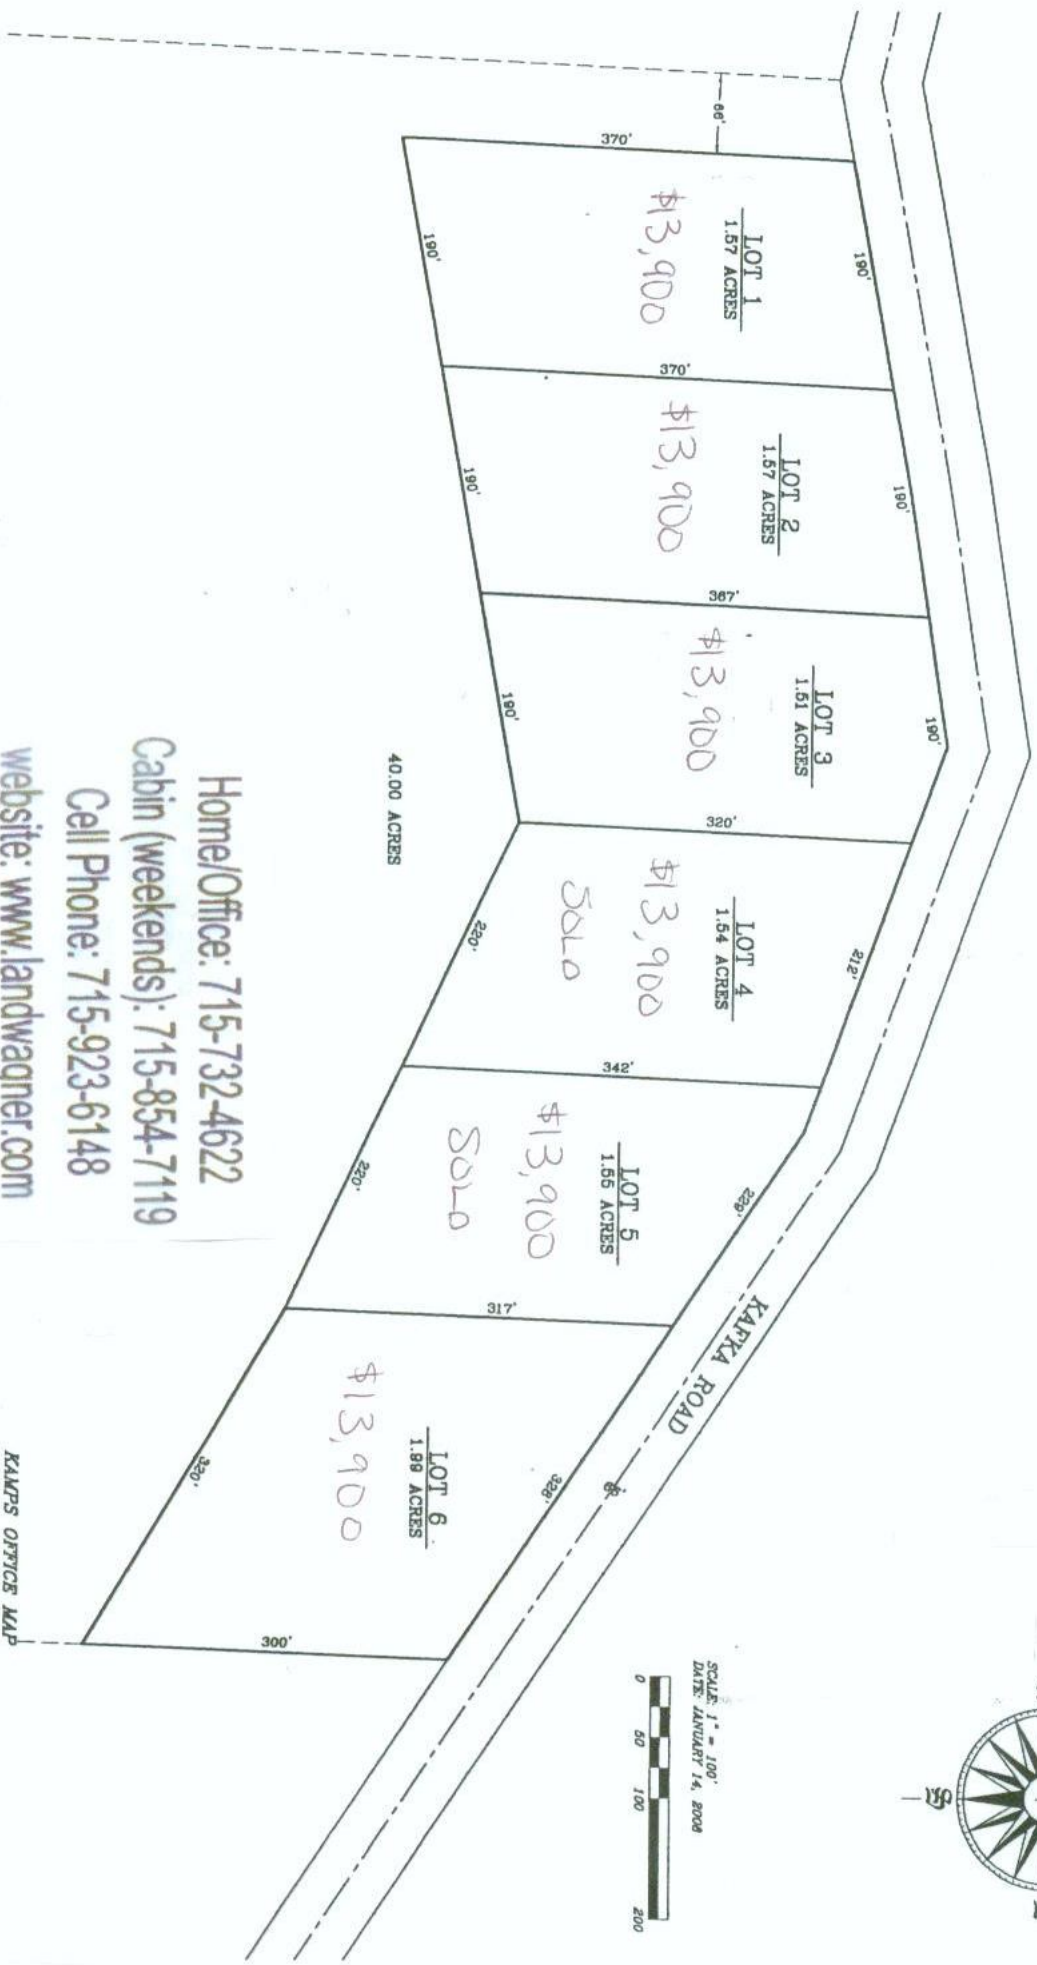

Site #14 KAFKA ROAD

SCALE: 1" = 100'
DATE: JANUARY 14, 2006

Home/Office: 715-732-4622
 Cabin (weekends): 715-854-7119
 Cell Phone: 715-923-6148
 website: www.landwagner.com
 email: info@landwagner.com

KAWPS OFFICE MAP